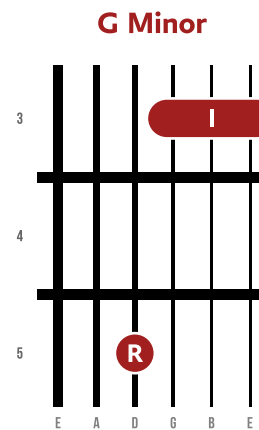

# ESSENTIAL CHORDS

For Beginners

- Finger Legend:**
- I — Index
  - M — Middle
  - R — Ring
  - P — Pinky
  - O — Open String