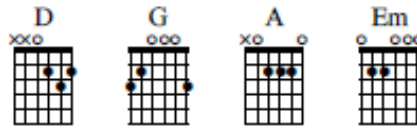

Guitar Fundamentals 1

4. Learn the Song 'What Love Can Do'
Instructor: Lisa McCormick

♩ = 138

Intro

1 D 2 3 G 4

mf

5 D 6 7 G 8

It's so

Verse

9 D 10 11 G 12

good to see you hap- py so good to see you so a- live it's been a
on- ly seems impos- sible that our lives could ever change we stay