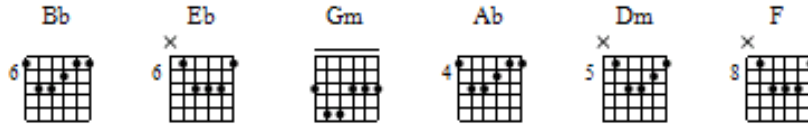

Transcribed by Jon Dainius

Pick and Rhythm

Douglas Showalter

♩ = 100

Bb Eb

Measures 1 and 2 of the piece. Measure 1 is in Bb and measure 2 is in Eb. The notation includes a treble clef, a 4/4 time signature, and a key signature of two flats. The TAB below shows the fretting and picking patterns for each measure.

Gm Ab

Measures 3 and 4 of the piece. Measure 3 is in Gm and measure 4 is in Ab. The notation includes a treble clef and a 4/4 time signature. The TAB below shows the fretting and picking patterns for each measure.

Bb Dm

Measures 5 and 6 of the piece. Measure 5 is in Bb and measure 6 is in Dm. The notation includes a treble clef and a 4/4 time signature. The TAB below shows the fretting and picking patterns for each measure.