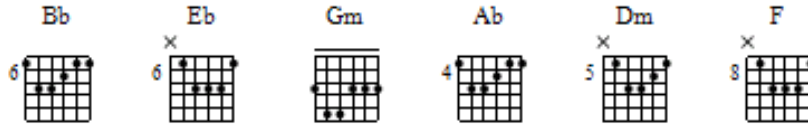

Transcribed by Jon Dainius

Pick and Rhythm

Douglas Showalter

♩ = 100

Bb Eb

Measures 1 and 2 of the piece. Measure 1 is in Bb and measure 2 is in Eb. The notation includes a treble clef, a 4/4 time signature, and a key signature of two flats. The TAB below shows the fretting and picking patterns for each measure.

Gm Ab

Measures 3 and 4 of the piece. Measure 3 is in Gm and measure 4 is in Ab. The notation includes a treble clef, a 4/4 time signature, and a key signature of two flats. The TAB below shows the fretting and picking patterns for each measure.

Bb Dm

Measures 5 and 6 of the piece. Measure 5 is in Bb and measure 6 is in Dm. The notation includes a treble clef, a 4/4 time signature, and a key signature of two flats. The TAB below shows the fretting and picking patterns for each measure.